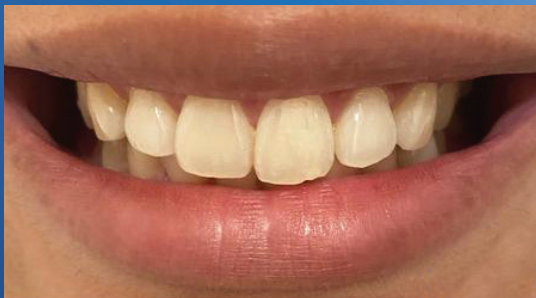

Crest 3DWHITESTRIPS™

FASTEST RESULTS

Professional
Exclusive

**CREST® 3DWHITESTRIPS
SUPREME + LED LIGHT**

**CREST® 3DWHITESTRIPS
PROFESSIONAL EFFECTS**

Results	Remove over 25 years of stains	Remove over 15 years of stains
What's Included?	21 Treatments (42 strips) LED Accelerator Light	20 Treatments (40 Strips)
Application Time	60 minutes + 5 minutes LED Light	45 minutes
Benefits	AdvancedSeal™ No Slip Technology Boost with LED Light for Even Better Results*	AdvancedSeal™ No Slip Technology

DRAMATICALLY WHITER TEETH IN 3 WEEKS

BEFORE

AFTER

*individual results may vary

**#1 DENTIST-RECOMMENDED
AT-HOME WHITENING BRAND**

60-DAY PATIENT
SATISFACTION
GUARANTEE

ENAMEL SAFE
TECHNOLOGY

†vs. Crest® 3DWhitestrips™ alone

VIRTUALLY NO SENSITIVITY

NEW!

CREST® 3DWHITE DAILY WHITENING SERUM + LED LIGHT

NEW!

CREST® 3DWHITE DAILY WHITENING SERUM

Results	Visibly whiter teeth in 1 week	Visibly whiter teeth in 2 weeks
What's Included?	32 Applications Wand + Stand LED Accelerator Light	32 Applications Wand
Application Time	30 minutes + 3 minute LED Light	30 minutes
Benefits	Boost with LED Light for Even Better Results†	15x the Whitening Power of Toothpaste*